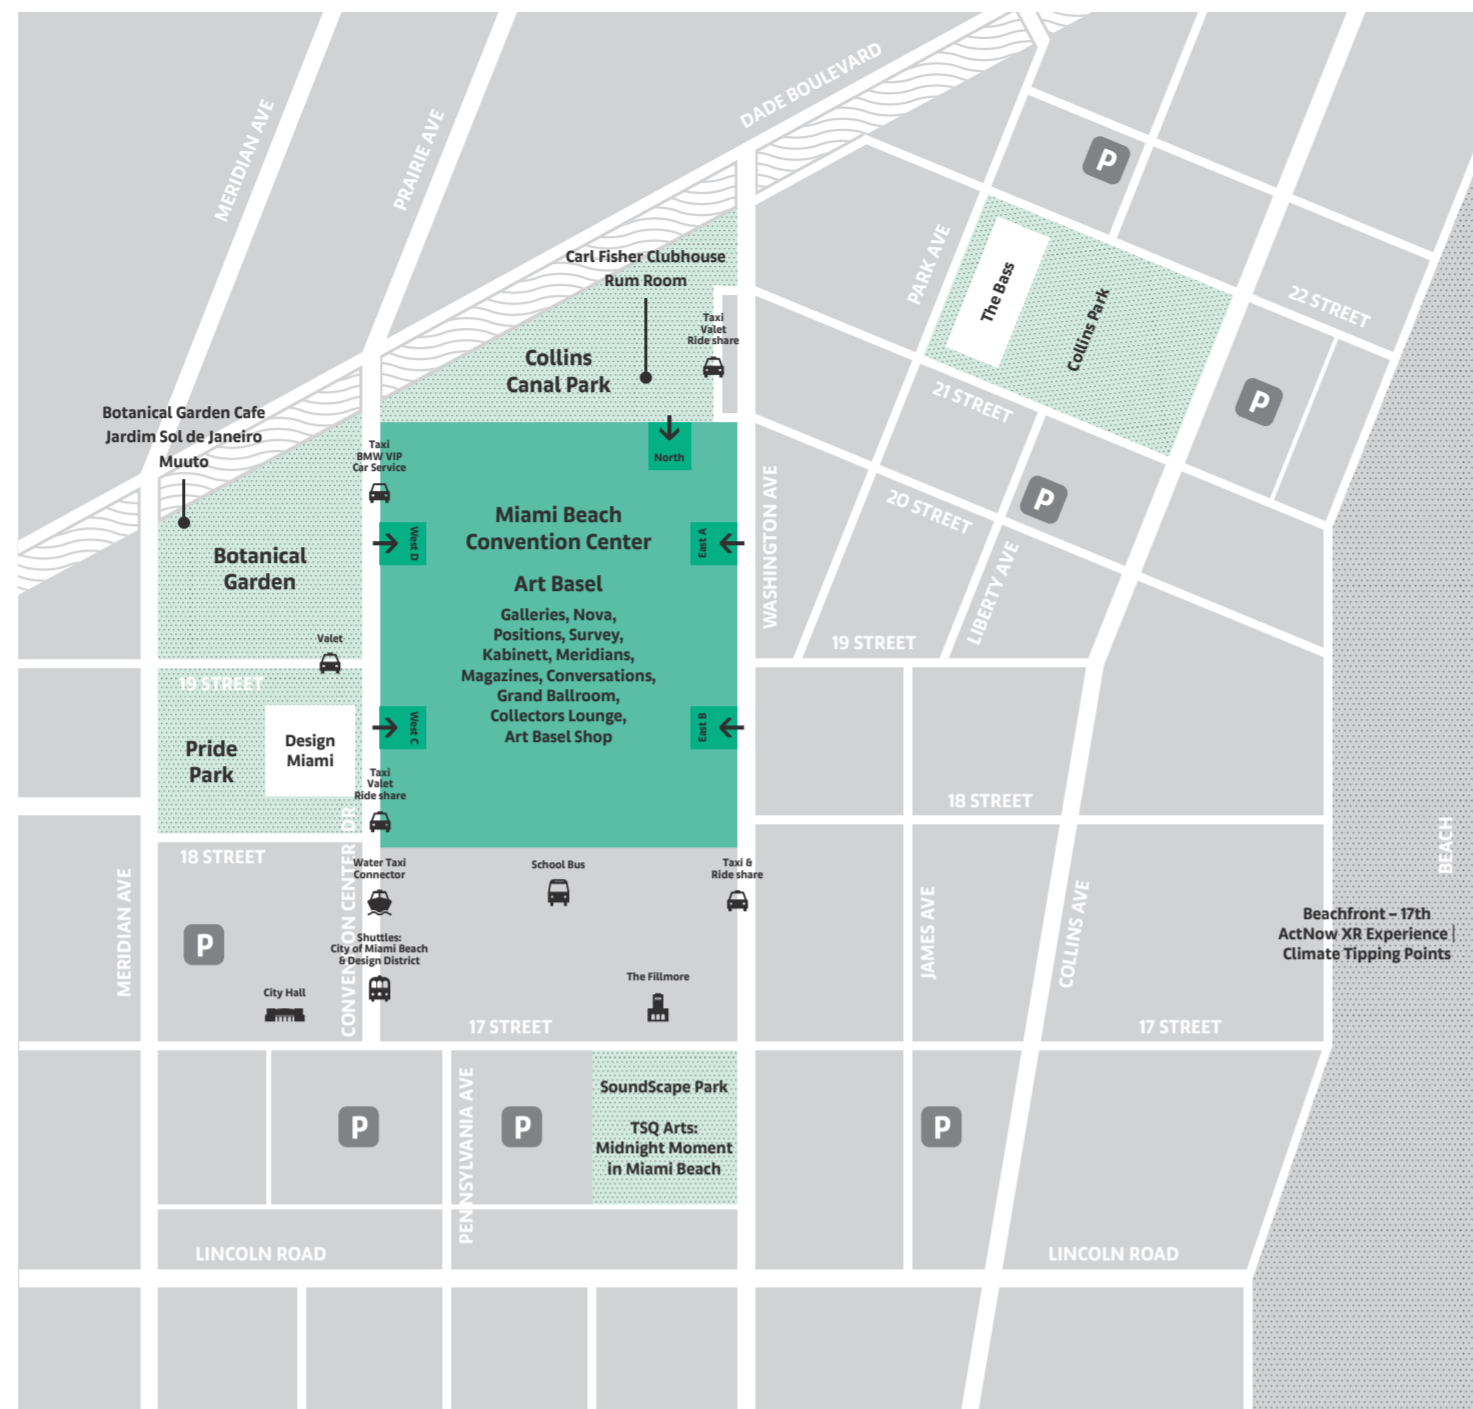

East, West, and North Lobby

Wheelchairs and Scooters

Coat and Bag Check, East, West and North Lobby.
 More details on artbasel.com/miami-beach/accessibility

First Aid

East Lobby; West Lobby, Level 2; or call 911

Internet Access

Free public wifi available in West, East and North Lobbies

Information

For the latest updates on Art Basel, download the app or visit artbasel.com and follow @artbasel on Facebook, Twitter, and Instagram.

Art Basel Area Map

Art Basel Sectors

Galleries

Art Basel's core sector, with 229 of the world's leading Modern and contemporary art galleries showing 20th- and 21st century works.

Nova

25 galleries present works created within the past three years by one, two, or three of their artists. This sector often features never-seen-before pieces fresh from the artist's studio and strongly curatorial juxtapositions.