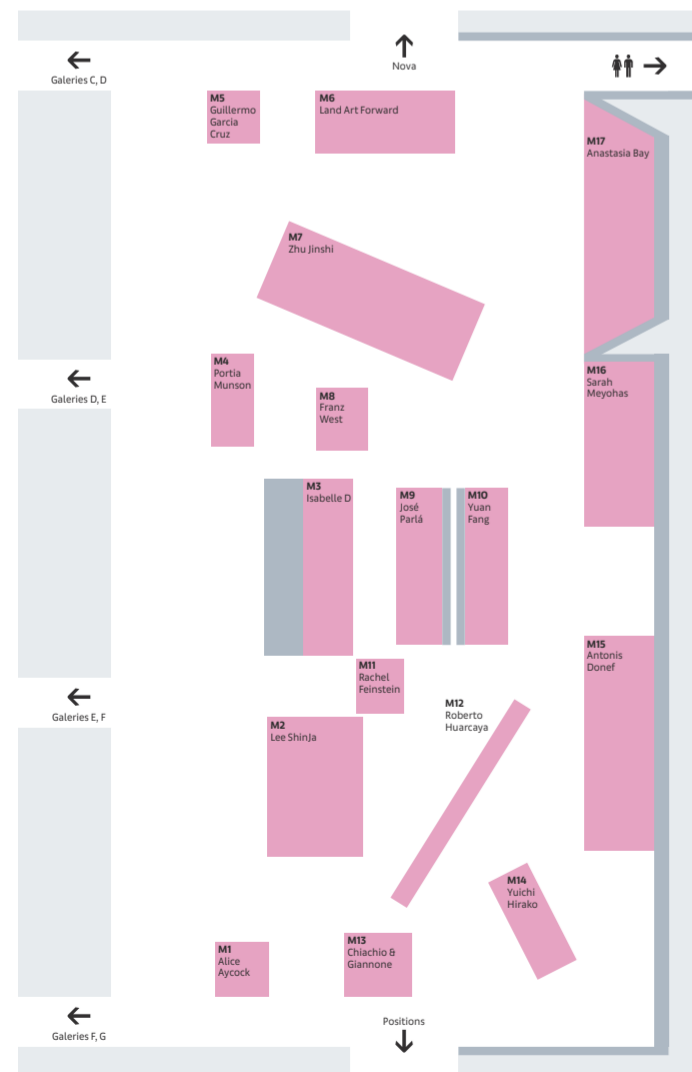

Meridians

Exhibitors List

Alice Aycock
Anastasia Bay
Antonis Donef
Chiachio & Giannone
Franz West
Guillermo Garcia Cruz
Isabelle D
José Parlá
Land Art Forward
Lee Shinja
Portia Munson
Rachel Feinstein
Roberto Huarcaya
Sarah Meyohas
Yuan Fang
Yuichi Hirako
Zhu Jinshi

Thomas Schulte **M1**
Venus Over Manhattan **M17**
Casado Santapau, Kalfayan **M15**
Ruth Benzacar **M13**
Van de Weghe **M8**
Piero Atchugarry **M5**
Nosco **M3**
Ben Brown **M9**
Fredric Snitzer **M6**
Tina Kim **M2**
P.P.O.W **M4**
Gagosian **M11**
Rolf Art **M12**
Marianne Boesky **M16**
Skarstedt **M10**
Baton, The Modern Institute **M14**
Pearl Lam **M7**

Visiting Art Basel

Art Basel Guided Tours

Guided Tours of Art Basel by ArtNexus are offered in English and Spanish. Tours in German, Mandarin and Russian are available upon request. For inquiries and reservations, please contact tours@artnexus.com, or visit artnexus.com. The ArtNexus Desk is located in North Lobby, Level 2.

App

Art Basel's app provides essential information on the show, galleries and events. Use the AI Assistant as your personal guide. Download for free on the App Store or Google Play.

Art Kids

Organized by the Miami Children's Museum, Art Kids provides hands-on, interactive art discovery projects for children aged 4 to 11 years during show hours. To reserve, please visit artbasel.com/miami-beach/art-kids. Located in the East Lobby, Level 2.

Nursing Rooms

Providing a quiet place to nurse your baby, nursing rooms are located in the West Lobby, Level 2, and next to Art Kids, East Lobby, Level 2. More details about visiting with children on artbasel.com/miami-beach/visiting-with-children.

Cafes and Restaurants

See the overview of all dining options in and around the show on artbasel.com/miami-beach/restaurants.

Art Loss Register

Providing access to the world's largest private database of stolen and disputed art, the Art Loss Register works at Art Basel to cross-reference artworks against its register. Located in the West Lobby, Level 1.

Conversations

Conversations brings together today's most inspiring cultural figures. Experience live debates and learn from thought leaders as they exchange on the key topics shaping the world of art and culture. Free to the public. Located in the Auditorium, Level 2

Art Basel Shop

Visit the Art Basel Shop for exclusive, limited-edition pieces. Secure your keepsake today.

Scan to download the new Art Basel app

Discover the Conversations program

Art Basel Partners

Global Lead Partner

Associate Partner

Show Partner

powering the world of art

Art Basel
Miami Beach

Floorplan